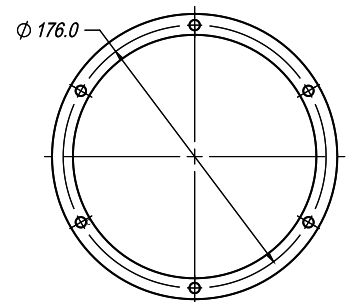

TW29 MAGNETIC GRILLE

Compatibility: SATORI TW29 (all types).

13 MAGNETIC GRILLE

Compatibility: 5" SATORI (all types).

16 MAGNETIC GRILLE

Compatibility: 6½" SATORI (all types).

19 MAGNETIC GRILLE

Compatibility: 7½" SATORI (all types).

24 MAGNETIC GRILLE

Compatibility: 9½" SATORI (all types).