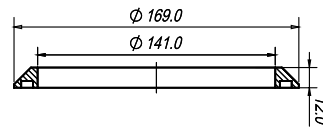

TW29 MAGNETIC GRILLE

Compatibility: SATORI TW29 (all types).

13 MAGNETIC GRILLE

Compatibility: 5" SATORI (all types).

16 MAGNETIC GRILLE

Compatibility: 6½" SATORI (all types).

19 MAGNETIC GRILLE

Compatibility: 7½" SATORI (all types).

24 MAGNETIC GRILLE

Compatibility: 9½" SATORI (all types).