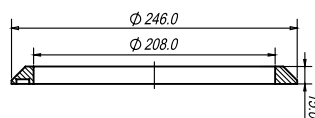

TW29 MAGNETIC GRILLE

Compatibility: SATORI TW29 (all types).

13 MAGNETIC GRILLE

Compatibility: 5" SATORI (all types).

16 MAGNETIC GRILLE

Compatibility: 6½" SATORI (all types).

19 MAGNETIC GRILLE

Compatibility: 7½" SATORI (all types).

24 MAGNETIC GRILLE

Compatibility: 9½" SATORI (all types).