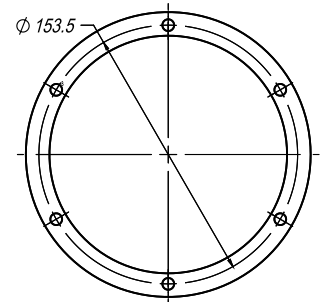

TW29 MAGNETIC GRILLE

Compatibility: SATORI TW29 (all types).

13 MAGNETIC GRILLE

Compatibility: 5" SATORI (all types).

16 MAGNETIC GRILLE

Compatibility: 6½" SATORI (all types).

19 MAGNETIC GRILLE

Compatibility: 7½" SATORI (all types).

24 MAGNETIC GRILLE

Compatibility: 9½" SATORI (all types).