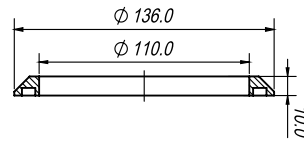

TW29 MAGNETIC GRILLE

Compatibility: SATORI TW29 (all types).

13 MAGNETIC GRILLE

Compatibility: 5" SATORI (all types).

16 MAGNETIC GRILLE

Compatibility: 6½" SATORI (all types).

19 MAGNETIC GRILLE

Compatibility: 7½" SATORI (all types).

24 MAGNETIC GRILLE

Compatibility: 9½" SATORI (all types).