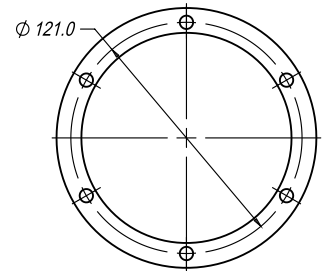

TW29 MAGNETIC GRILLE

Compatibility: SATORI TW29 (all types).

13 MAGNETIC GRILLE

Compatibility: 5" SATORI (all types).

16 MAGNETIC GRILLE

Compatibility: 6½" SATORI (all types).

19 MAGNETIC GRILLE

Compatibility: 7½" SATORI (all types).

24 MAGNETIC GRILLE

Compatibility: 9½" SATORI (all types).