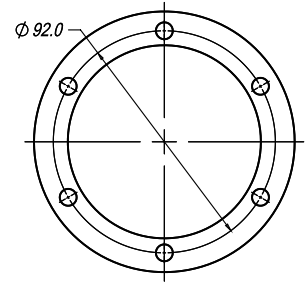

TW29 MAGNETIC GRILLE

Compatibility: SATORI TW29 (all types).

13 MAGNETIC GRILLE

Compatibility: 5" SATORI (all types).

16 MAGNETIC GRILLE

Compatibility: 6½" SATORI (all types).

19 MAGNETIC GRILLE

Compatibility: 7½" SATORI (all types).

24 MAGNETIC GRILLE

Compatibility: 9½" SATORI (all types).