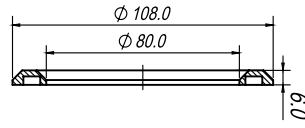

TW29 MAGNETIC GRILLE

Compatibility: SATORI TW29 (all types).

13 MAGNETIC GRILLE

Compatibility: 5" SATORI (all types).

16 MAGNETIC GRILLE

Compatibility: 6½" SATORI (all types).

19 MAGNETIC GRILLE

Compatibility: 7½" SATORI (all types).

24 MAGNETIC GRILLE

Compatibility: 9½" SATORI (all types).