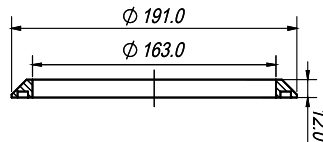

TW29 MAGNETIC GRILLE

Compatibility: SATORI TW29 (all types).

13 MAGNETIC GRILLE

Compatibility: 5" SATORI (all types).

16 MAGNETIC GRILLE

Compatibility: 6½" SATORI (all types).

19 MAGNETIC GRILLE

Compatibility: 7½" SATORI (all types).

24 MAGNETIC GRILLE

Compatibility: 9½" SATORI (all types).